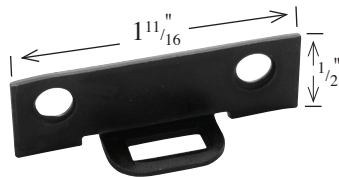

POSITIVE FASTENERS

No. 801 Escutcheon

No. 801-1 Escutcheon

120 Dowel Escutcheon

No. 801-2 Escutcheon

Left Hand No. 800-4L

No. 800-3 Spacer Plate

No. 800-2 Mounting Plate

Right Hand No. 800-4R

No. 800-12 Mounting Plate

No. 800-7-1 Mounting Plate

Right Hand No. 800-5R

No. 800-13 Spacer Plate

No. 800-18 Spacer Plate

Positive Fastener Assemblies

Shown are three typical Positive Fastener Assemblies and component parts.

Packed unassembled without screws.

Pack No. 804-101

Pack No. 800-112

Pack No. 804-104