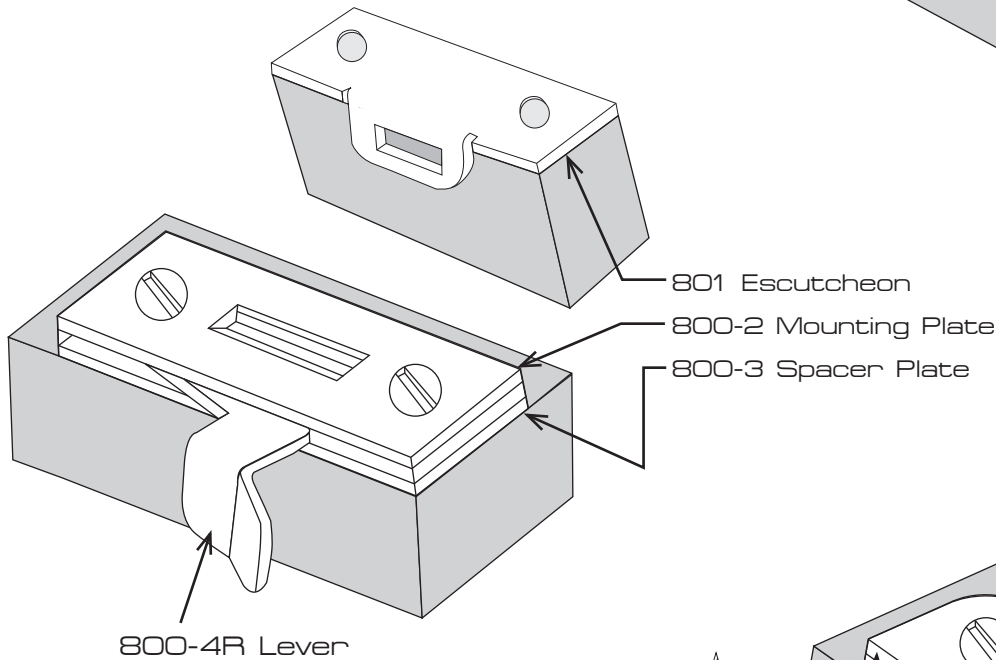

POSITIVE FASTENERS

No. 801 Escutcheon

No. 801-1 Escutcheon

120 Dowel Escutcheon

No. 801-2 Escutcheon

Left Hand No. 800-4L

No. 800-3 Spacer Plate

No. 800-2 Mounting Plate

Right Hand No. 800-4R

No. 800-12 Mounting Plate

No. 800-7-1 Mounting Plate

Right Hand No. 800-5R

No. 800-13 Spacer Plate

No. 800-18 Spacer Plate

Positive Fastener Assemblies

Shown are three typical Positive Fastener Assemblies and component parts.

Packed unassembled without screws.

Pack No. 804-101

Pack No. 800-112

Pack No. 804-104