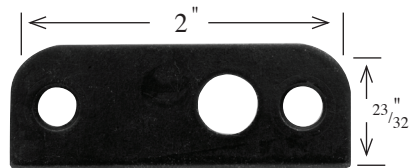

POSITIVE FASTENERS

No. 801 Escutcheon

No. 801-1 Escutcheon

120 Dowel Escutcheon

No. 801-2 Escutcheon

Left Hand No. 800-4L

No. 800-3 Spacer Plate

No. 800-2 Mounting Plate

Right Hand No. 800-4R

No. 800-12 Mounting Plate

No. 800-7-1 Mounting Plate

Right Hand No. 800-5R

No. 800-13 Spacer Plate

No. 800-18 Spacer Plate

Positive Fastener Assemblies

Shown are three typical Positive Fastener Assemblies and component parts.

Packed unassembled without screws.

Pack No. 804-101

Pack No. 800-112

Pack No. 804-104