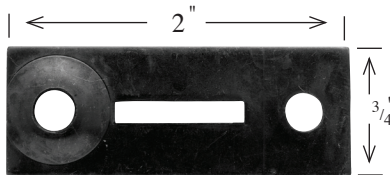

POSITIVE FASTENERS

No. 801 Escutcheon

No. 801-1 Escutcheon

120 Dowel Escutcheon

No. 801-2 Escutcheon

Left Hand No. 800-4L

No. 800-3 Spacer Plate

No. 800-2 Mounting Plate

Right Hand No. 800-4R

No. 800-12 Mounting Plate

No. 800-7-1 Mounting Plate

Right Hand No. 800-5R

No. 800-13 Spacer Plate

No. 800-18 Spacer Plate

Positive Fastener Assemblies

Shown are three typical Positive Fastener Assemblies and component parts.

Packed unassembled without screws.

Pack No. 804-101

Pack No. 800-112

Pack No. 804-104