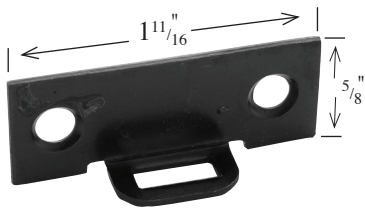

POSITIVE FASTENERS

No. 801 Escutcheon

No. 801-1 Escutcheon

120 Dowel Escutcheon

No. 801-2 Escutcheon

Left Hand No. 800-4L

No. 800-3 Spacer Plate

No. 800-2 Mounting Plate

Right Hand No. 800-4R

No. 800-12 Mounting Plate

No. 800-7-1 Mounting Plate

Right Hand No. 800-5R

No. 800-13 Spacer Plate

No. 800-18 Spacer Plate

Positive Fastener Assemblies

Shown are three typical Positive Fastener Assemblies and component parts.

Packed unassembled without screws.

Pack No. 804-101

Pack No. 800-112

Pack No. 804-104