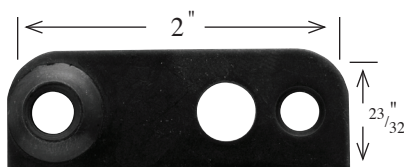

POSITIVE FASTENERS

No. 801 Escutcheon

No. 801-1 Escutcheon

120 Dowel Escutcheon

No. 801-2 Escutcheon

Left Hand No. 800-4L

No. 800-3 Spacer Plate

No. 800-2 Mounting Plate

Right Hand No. 800-4R

No. 800-12 Mounting Plate

No. 800-7-1 Mounting Plate

Right Hand No. 800-5R

No. 800-13 Spacer Plate

No. 800-18 Spacer Plate

Positive Fastener Assemblies

Shown are three typical Positive Fastener Assemblies and component parts.

Packed unassembled without screws.

Pack No. 804-101

Pack No. 800-112

Pack No. 804-104