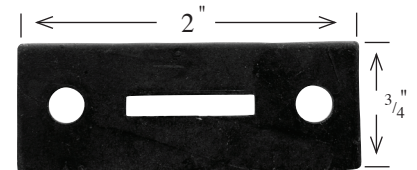

POSITIVE FASTENERS

No. 801 Escutcheon

No. 801-1 Escutcheon

120 Dowel Escutcheon

No. 801-2 Escutcheon

Left Hand No. 800-4L

No. 800-3 Spacer Plate

No. 800-2 Mounting Plate

Right Hand No. 800-4R

No. 800-12 Mounting Plate

No. 800-7-1 Mounting Plate

Right Hand No. 800-5R

No. 800-13 Spacer Plate

No. 800-18 Spacer Plate

Positive Fastener Assemblies

Shown are three typical Positive Fastener Assemblies and component parts.

Packed unassembled without screws.

Pack No. 804-101

Pack No. 800-112

Pack No. 804-104