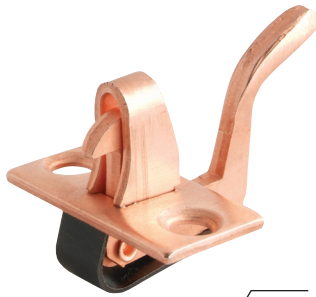

Spring Catches Body

Triggers and base plates are interchangeable.

B22-17 Zinc / Black

B214-17 Zinc

B213-17 Zinc

B216-17 Zinc / Black

B218-17 Zinc

B216-19 Zinc

B26-17 Zinc

Body Catches For Metal Caskets

B737-46-F

B739-43-F

B731-46F

B739-46F