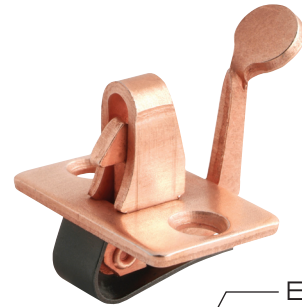

Spring Catches Body

Triggers and base plates are interchangeable.

B22-17 Zinc / Black

B214-17 Zinc

B213-17 Zinc

B216-17 Zinc / Black

B218-17 Zinc

B216-19 Zinc

B26-17 Zinc

Body Catches For Metal Caskets

B737-46-F

B739-43-F

B731-46F

B739-46F