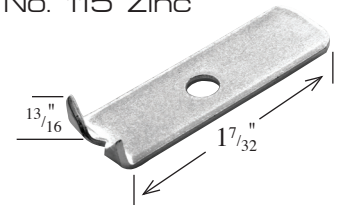

No. 115 Zinc