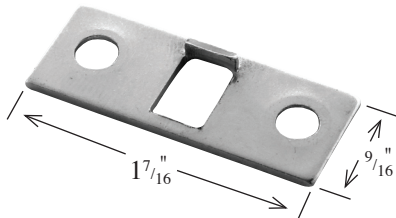

# Spring Catch Escutcheons

No. BP125 Zinc

No. BP150 Zinc / Black

No. BP151 Zinc

This plate has enlarged center hole

No. BP130 Zinc

No. BP198 Zinc

No. BP152 Zinc

This plate has enlarged center hole

No. BP197 Zinc

No. BP126 Zinc

No. BP196 Zinc / Black

No. BP200 Zinc