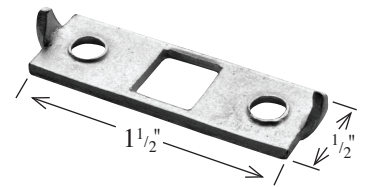

# Spring Catch Escutcheons

No. BP125 Zinc

No. BP150 Zinc / Black

No. BP151 Zinc

This plate has enlarged center hole

No. BP130 Zinc

No. BP198 Zinc

No. BP152 Zinc

This plate has enlarged center hole

No. BP197 Zinc

No. BP126 Zinc

No. BP196 Zinc / Black

No. BP200 Zinc