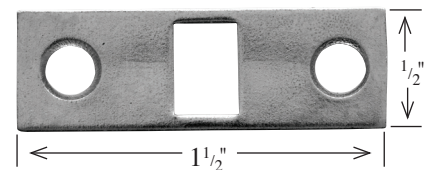

# Spring Catch Escutcheons

No. BP125 Zinc

No. BP150 Zinc / Black

No. BP151 Zinc

This plate has enlarged center hole

No. BP130 Zinc

No. BP198 Zinc

No. BP152 Zinc

This plate has enlarged center hole

No. BP197 Zinc

No. BP126 Zinc

No. BP196 Zinc / Black

No. BP200 Zinc