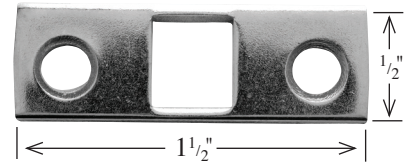

# Spring Catch Escutcheons

No. BP125 Zinc

No. BP150 Zinc / Black

No. BP151 Zinc

This plate has enlarged center hole

No. BP130 Zinc

No. BP198 Zinc

No. BP152 Zinc

This plate has enlarged center hole

No. BP197 Zinc

No. BP126 Zinc

No. BP196 Zinc / Black

No. BP200 Zinc