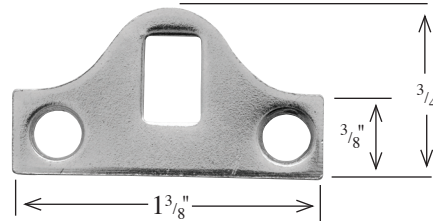

# Spring Catch Escutcheons

No. BP125 Zinc

No. BP150 Zinc / Black

No. BP151 Zinc

This plate has enlarged center hole

No. BP130 Zinc

No. BP198 Zinc

No. BP152 Zinc

This plate has enlarged center hole

No. BP197 Zinc

No. BP126 Zinc

No. BP196 Zinc / Black

No. BP200 Zinc