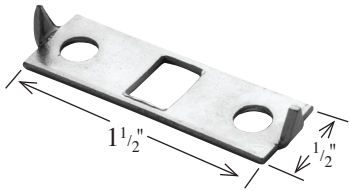

# Dowels

All Dowels on this page are made from .060 x 1/2" Stock.

No. 102 Zinc

No. 102-1 Zinc

No. 102 Black

No. 102-1 Black

No. 108 Zinc

No. 103 Zinc

# Spring Catch Escutcheons

No. BP125 Zinc

No. BP150 Zinc / Black

No. BP151 Zinc

This plate has enlarged center hole

No. BP130 Zinc

No. BP198 Zinc

No. BP152 Zinc

This plate has enlarged center hole

No. BP197 Zinc

No. BP126 Zinc

No. BP196 Zinc / Black

No. BP200 Zinc