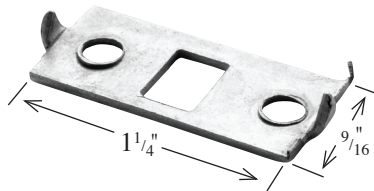

# Dowels

All Dowels on this page are made from .060 x 1/2" Stock.

No. 102 Zinc

No. 102-1 Zinc

No. 102 Black

No. 102-1 Black

No. 108 Zinc

No. 103 Zinc

# Spring Catch Escutcheons

No. BP125 Zinc

No. BP150 Zinc / Black

No. BP151 Zinc

This plate has enlarged center hole

No. BP130 Zinc

No. BP198 Zinc

No. BP152 Zinc

This plate has enlarged center hole

No. BP197 Zinc

No. BP126 Zinc

No. BP196 Zinc / Black

No. BP200 Zinc